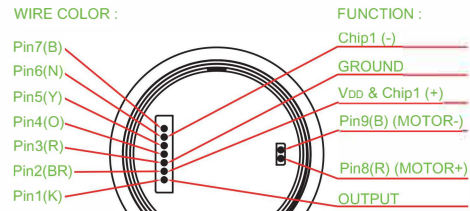

► DIMENSION & FRAME TYPE

TS004-DM11HAKKK3 □□□□ -W200

► CIRCUIT

TWO COLOR :

SINGLE COLOR

TWO COLOR

FULL COLOR

► MATERIAL

- COVER : ALUMINUM
- ACTUATOR : POM
- BASE FRAME : PA + GF
- TERMINAL : PHOSPHOR BRONZE SILVER PLATING
- SPRING : PHOSPHOR BRONZE SILVER PLATING