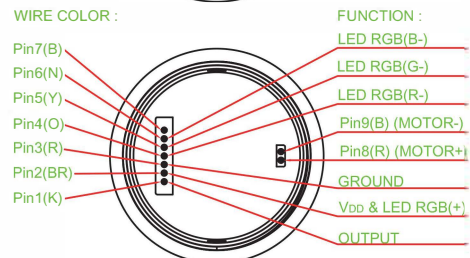

► DIMENSION & FRAME TYPE

TS004-DM11HAKKK3 □□□□ -W200

► CIRCUIT

TWO COLOR :

SINGLE COLOR

TWO COLOR

FULL COLOR

► MATERIAL

- COVER : ALUMINUM
- ACTUATOR : POM
- BASE FRAME : PA + GF
- TERMINAL : PHOSPHOR BRONZE SILVER PLATING
- SPRING : PHOSPHOR BRONZE SILVER PLATING