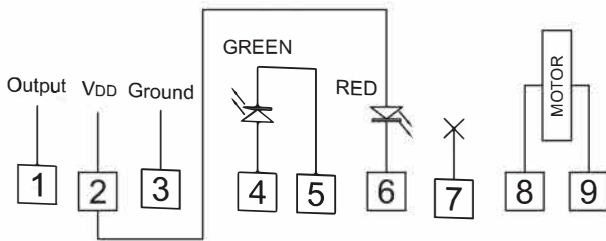

► DIMENSION & FRAME TYPE

TS004-DM11HAKKK3 □□□□ -W200

► CIRCUIT

TWO COLOR :

SINGLE COLOR

TWO COLOR

FULL COLOR

► MATERIAL

- COVER : ALUMINUM
- ACTUATOR : POM
- BASE FRAME : PA + GF
- TERMINAL : PHOSPHOR BRONZE SILVER PLATING
- SPRING : PHOSPHOR BRONZE SILVER PLATING