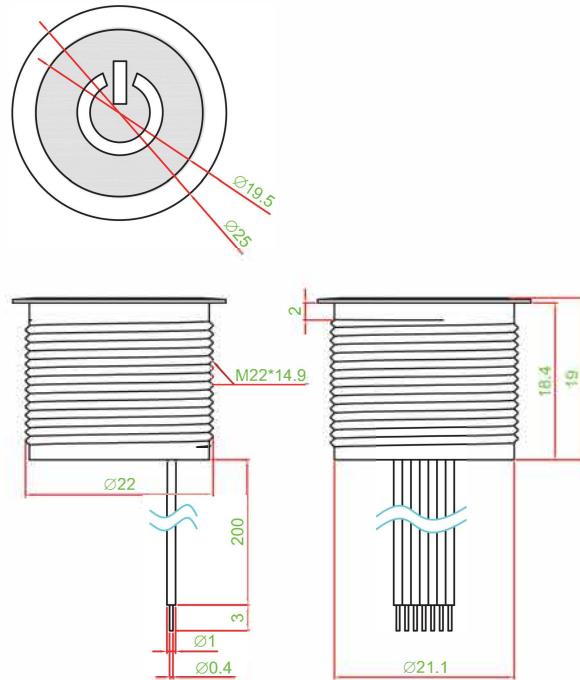

► DIMENSION & FRAME TYPE

TS004-DM11HAKKK3 □□□□ -W200

► CIRCUIT

TWO COLOR :

SINGLE COLOR

TWO COLOR

FULL COLOR

► MATERIAL

- COVER : ALUMINUM
- ACTUATOR : POM
- BASE FRAME : PA + GF
- TERMINAL : PHOSPHOR BRONZE SILVER PLATING
- SPRING : PHOSPHOR BRONZE SILVER PLATING