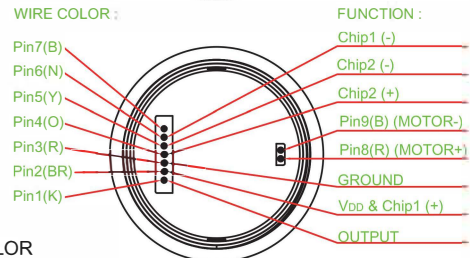

► DIMENSION & FRAME TYPE

TS004-DM11HAKKK3 □□□□ -W200

► CIRCUIT

TWO COLOR :

SINGLE COLOR

TWO COLOR

FULL COLOR

► MATERIAL

- COVER : ALUMINUM
- ACTUATOR : POM
- BASE FRAME : PA + GF
- TERMINAL : PHOSPHOR BRONZE SILVER PLATING
- SPRING : PHOSPHOR BRONZE SILVER PLATING