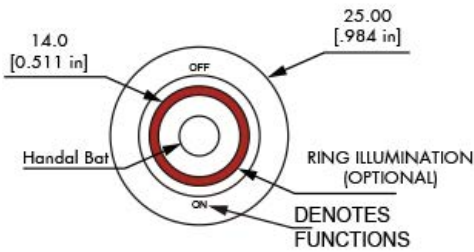

Anti Vandal Toggle Switch Ø 22mm

| Switching Functions | POS.3 | POS.2 | POS.1 |
|-----------------------|-------|-------|-------|
| 2 - OFF - ON | OFF | - | ON |
| 3 - OFF - (ON) | OFF | - | (ON) |
| C - ON - OFF - ON | ON | OFF | ON |
| D - ON - OFF - (ON) | ON | OFF | (ON) |
| J - (ON) - OFF - (ON) | (ON) | OFF | (ON) |

NOTES: 1. Lever do not stop at "0" position.
2. () = Denotes function is momentary