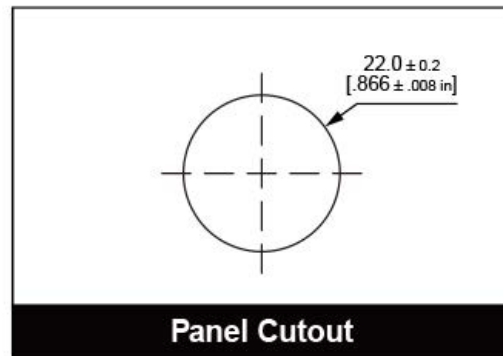

Anti Vandal Toggle Switch Ø 22mm

| Switching Functions | POS.3 | POS.2 | POS.1 |
|-----------------------|-------|-------|-------|
| 2 - OFF - ON | OFF | - | ON |
| 3 - OFF - (ON) | OFF | - | (ON) |
| C - ON - OFF - ON | ON | OFF | ON |
| D - ON - OFF - (ON) | ON | OFF | (ON) |
| J - (ON) - OFF - (ON) | (ON) | OFF | (ON) |

NOTES: 1. Lever do not stop at "0" position.
2. () = Denotes function is momentary