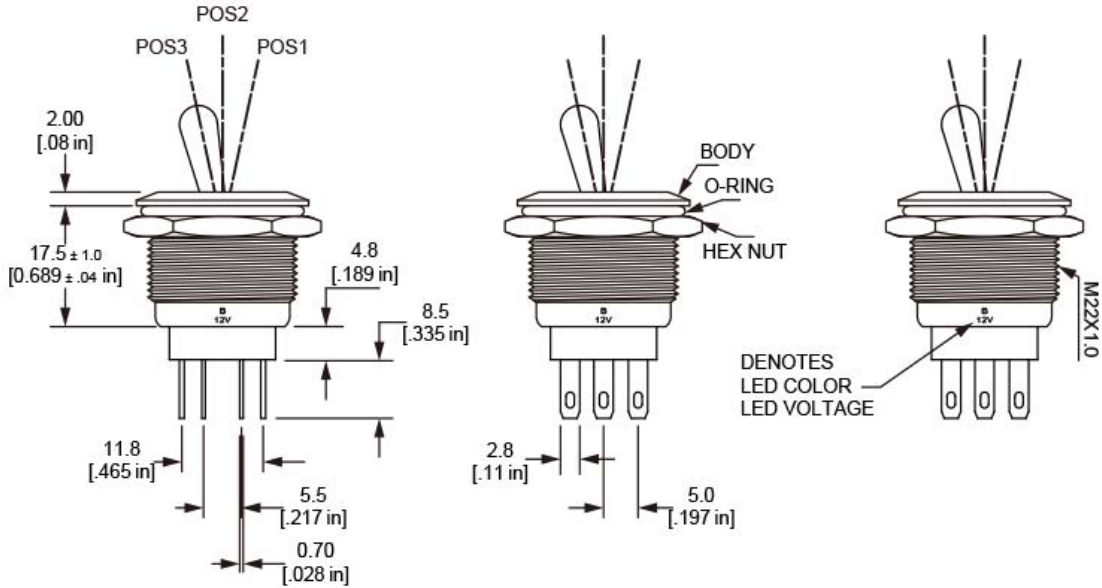

Anti Vandal Toggle Switch Ø 22mm

| Switching Functions | POS.3 | POS.2 | POS.1 |
|-----------------------|-------|-------|-------|
| 2 - OFF - ON | OFF | - | ON |
| 3 - OFF - (ON) | OFF | - | (ON) |
| C - ON - OFF - ON | ON | OFF | ON |
| D - ON - OFF - (ON) | ON | OFF | (ON) |
| J - (ON) - OFF - (ON) | (ON) | OFF | (ON) |

NOTES: 1. Lever do not stop at "0" position.
2. () = Denotes function is momentary